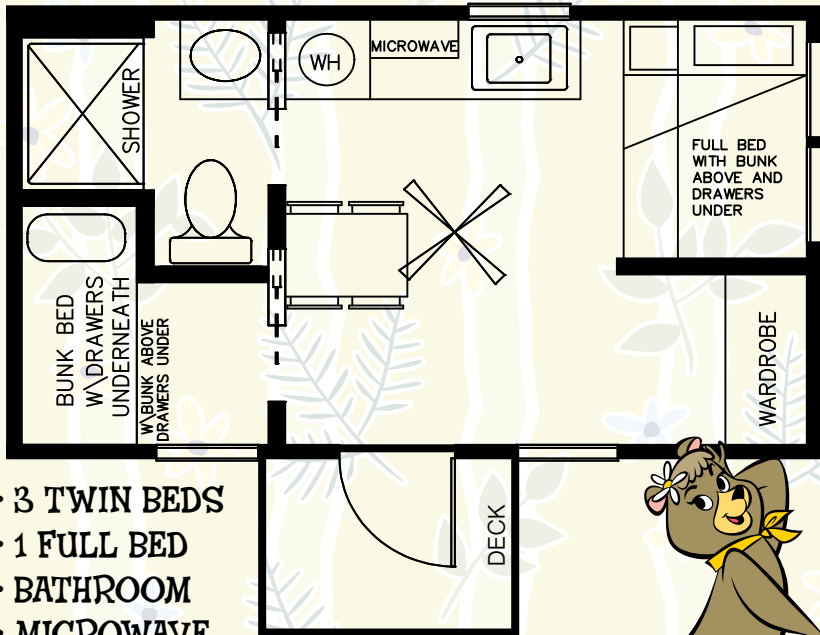

CINDY BEAR CABIN

- 3 TWIN BEDS
- 1 FULL BED
- BATHROOM
- MICROWAVE
- MINI REFRIGERATOR
- KEURIG COFFEE DISPENSER
- PICNIC TABLE AND FIRE RING
- GRILL

*Cindy Bear™ Cabin rates are based on 5 persons. Any other individuals must pay \$10/guest/night plus tax. Cancellation Policies are accessible in "Park Notes" of Book Your Site, Confirmation Email Of Any Reservation and <http://www.jellystonegulfoast.com/rates.html>.

Cabin DOES NOT come with the following items: bed linens and comforter, towels, wash rags, and pillows.
NO PETS ALLOWED IN CABIN