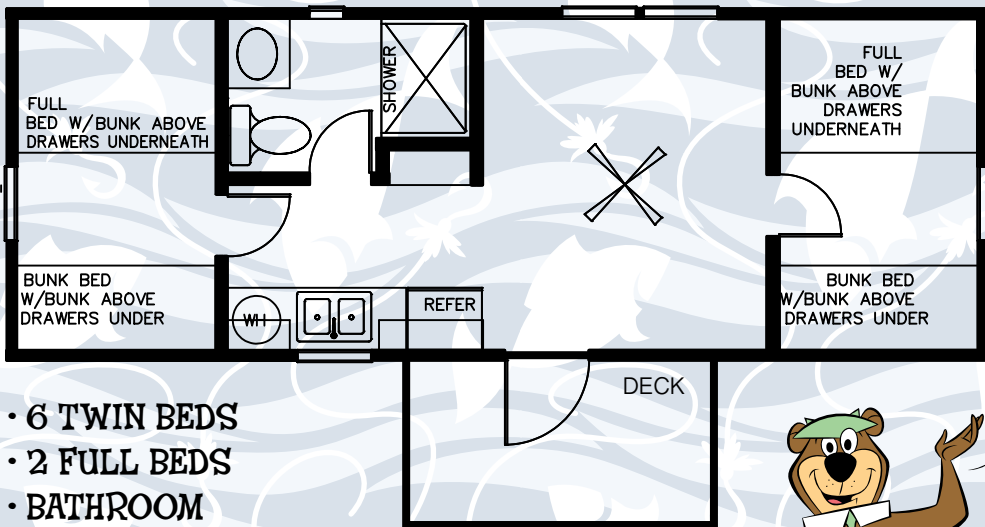

YOGI BEAR CABIN

- 6 TWIN BEDS
- 2 FULL BEDS
- BATHROOM
- EXTRA SLEEPING AREA IN LIVING ROOM
- KEURIG COFFEE DISPENSER
- LARGE REFRIGERATOR
- MICROWAVE
- PICNIC TABLE AND FIRE RING
- GRILL

*Yogi Bear™ Cabin rates are based on 10 persons. Any other individuals must pay \$10/guest/night plus tax. Cancellation Policies are accessible in "Park Notes" of Book Your Site, Confirmation Email Of Any Reservation and <http://www.jellystonegulfofcoast.com/rates.html>.

Cabin DOES NOT come with the following items: bed linens and comforter, towels, wash rags, and pillows.
NO PETS ALLOWED IN CABIN